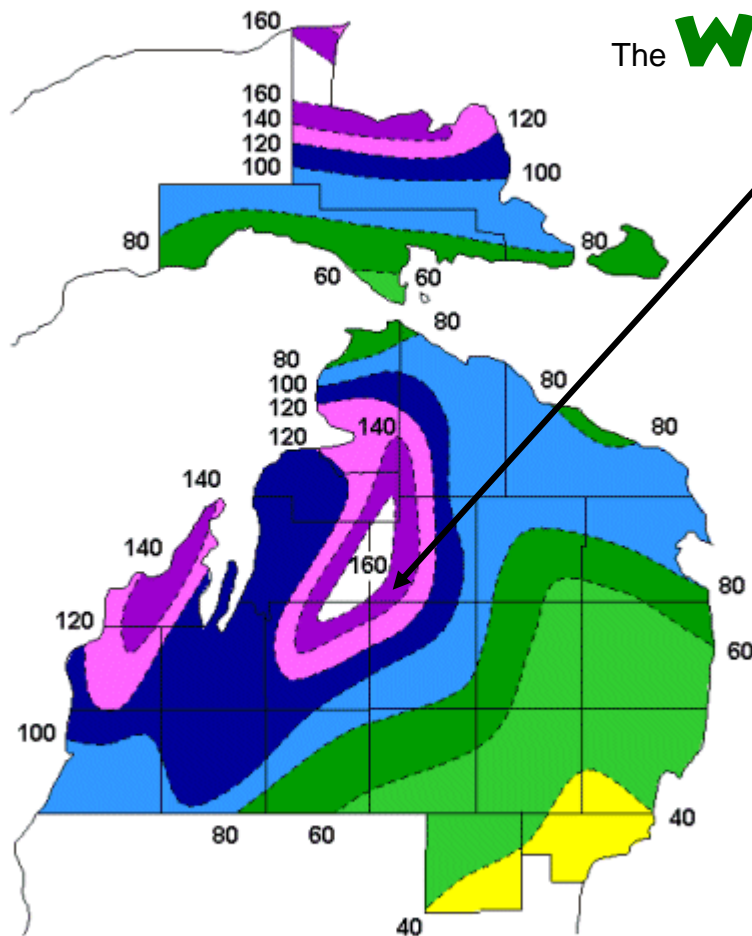

# Mean Annual Snowfall

NWS Gaylord Forecast Area

The **WATERS INN**.com

More Snow = Better Riding

## Ride Mid-Week

- Save Money on your room
- Have the Trails to Yourself

**1-800-557-2425**

Special Rate Code Bobsfamily

Monday - Thursday

(January 2 – March 31 some dates excluded)